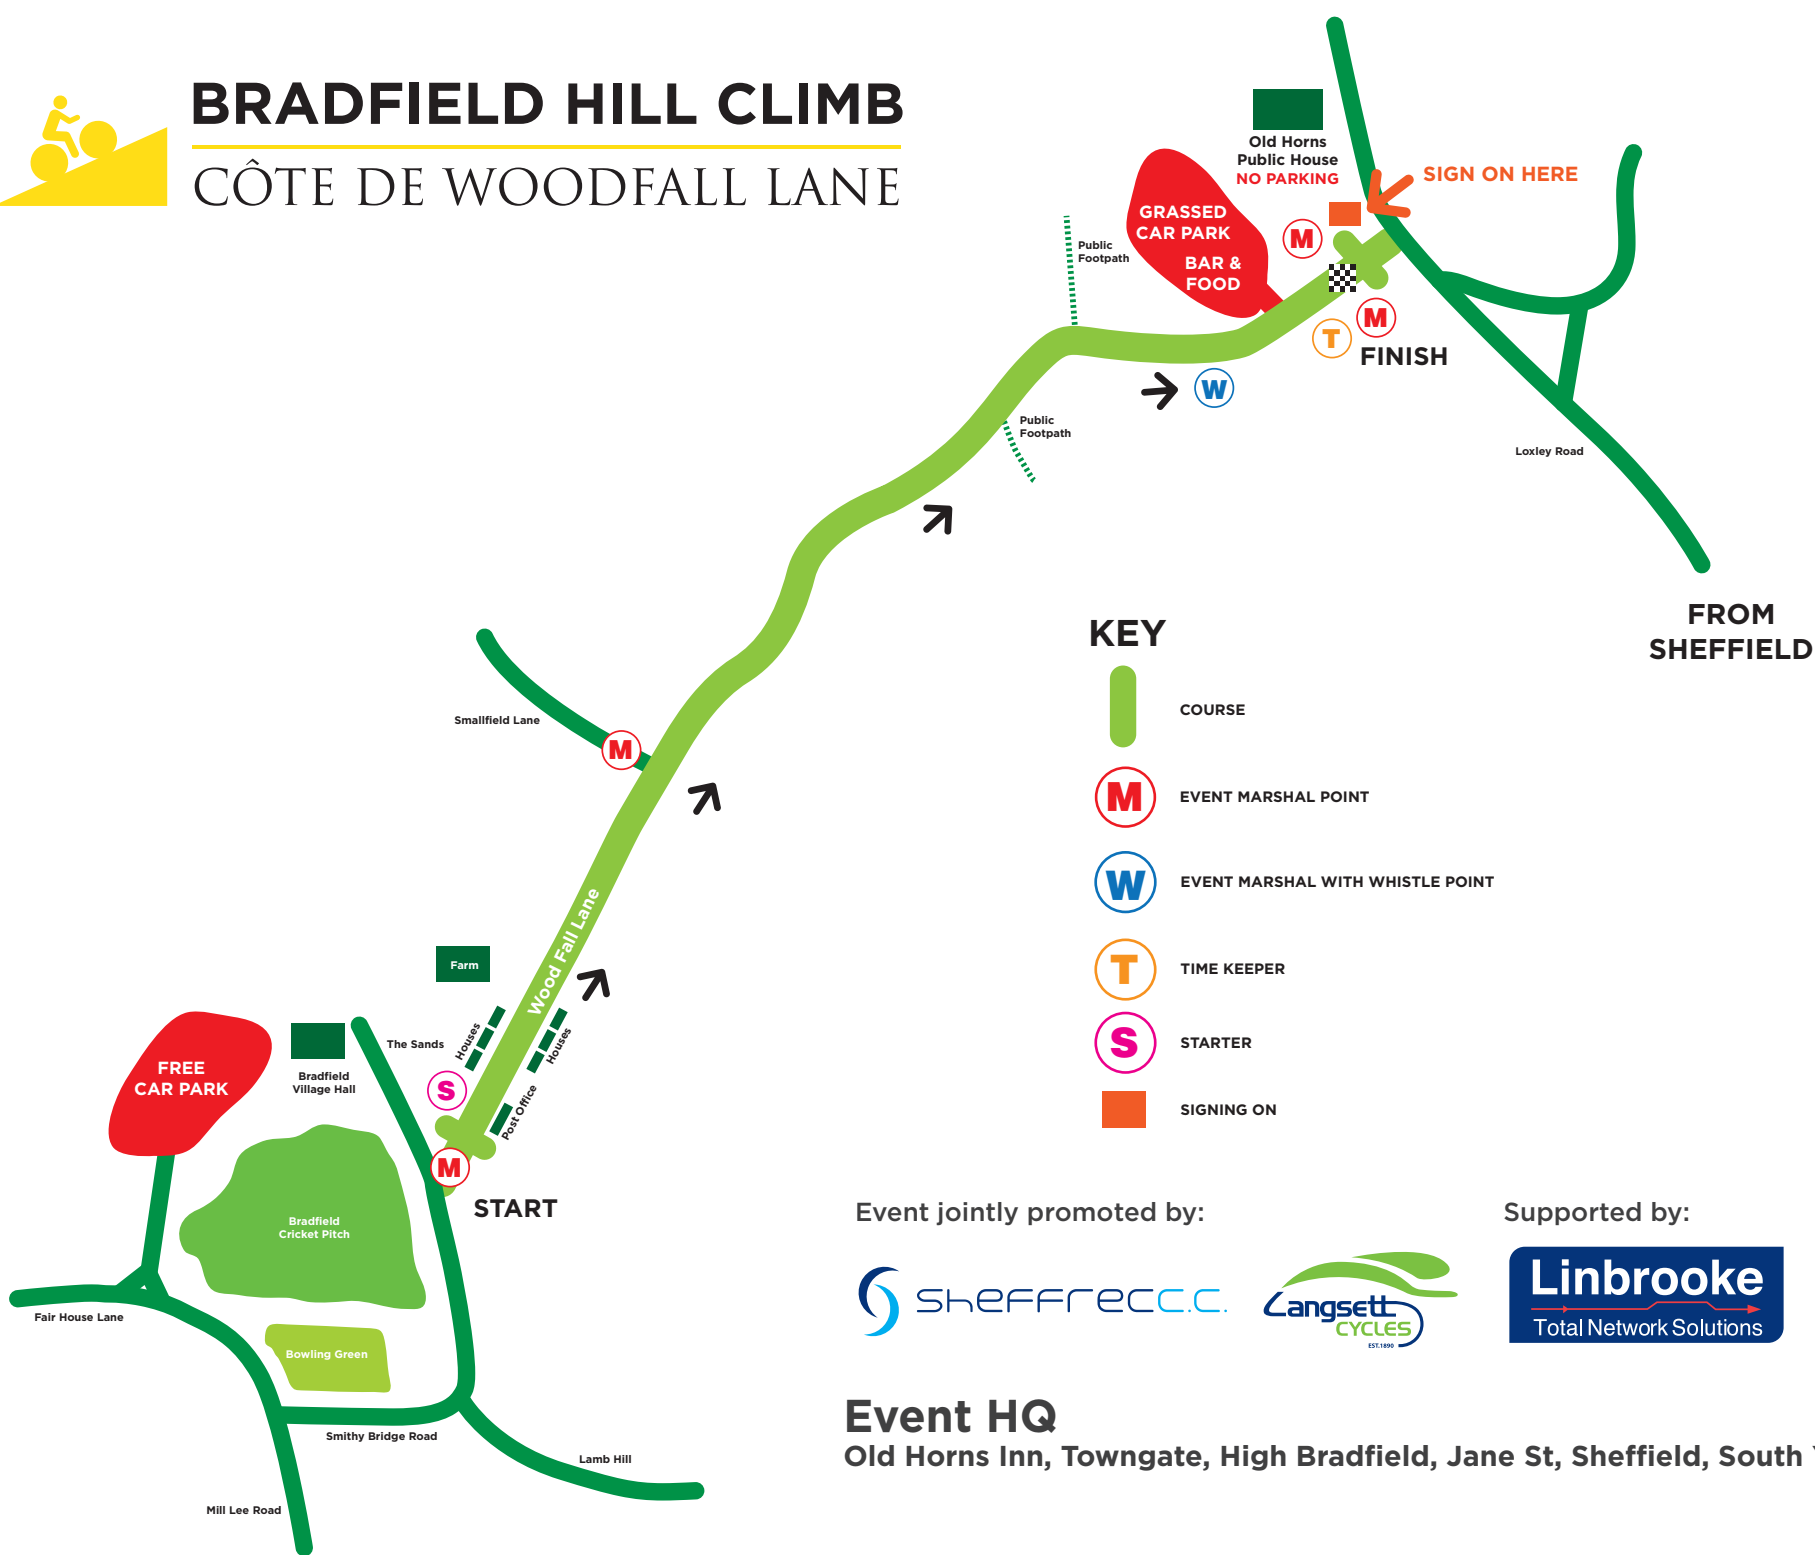

# BRADFIELD HILL CLIMB

## CÔTE DE WOODFALL LANE

### KEY

-  COURSE
-  EVENT MARSHAL POINT
-  EVENT MARSHAL WITH WHISTLE POINT
-  TIME KEEPER
-  STARTER
-  SIGNING ON

EVENT MAP

Event jointly promoted by:

Supported by:

### Event HQ

Old Horns Inn, Towngate, High Bradfield, Jane St, Sheffield, South Yorkshire S6 6LG